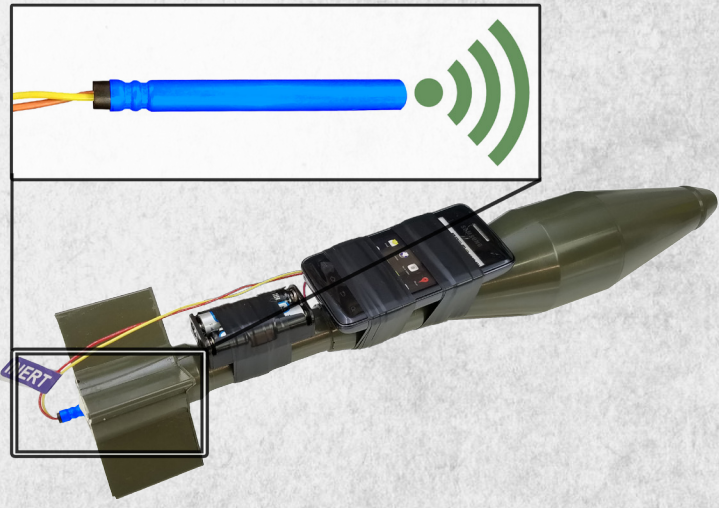

Device w/ Wireless Transmitter

These devices also operate similarly to the real IED, except a wireless signal is transmitted via a unique, replica electrical blasting cap when the IED's firing device has been triggered.

The wireless transmitter does require a receiver (sold separately), and can be used to activate a range of penalty monitors such as blast simulators, LED lights, simulated scents, and more.