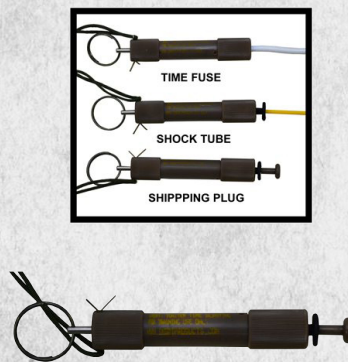

PMR 2-WAY RADIO
ITEM#: OTA-FS13

MD-5M SOVIET DETONATOR
ITEM#: OTA-MD5M