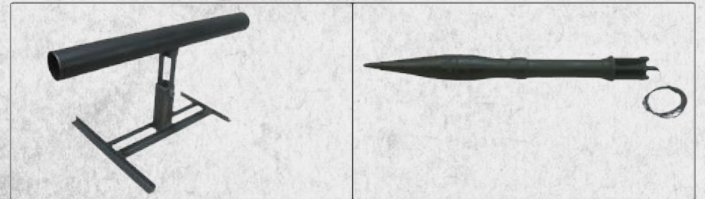

155MM M1A1 IED
Command Detonated
ITEM#: OTA-155ID

IMPROVISED 107MM ROCKET LAUNCHER SET

ITEM#: OTA-MM107KITA

IMPROVED PG-7 ROCKET LAUNCHER SET
ITEM#: OTA-2929LK

IMPROVED PG-9 ROCKET LAUNCHER SET
ITEM#: OTA-PG9L