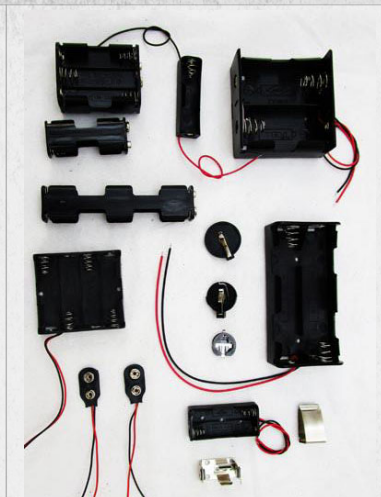

2.5 GALLON MIDDLE EASTEN JUG
 ITEM#: OTA-25GJ

5 GALLON MIDDLE EASTEN JUG
 ITEM#: OTA-5GJ

DUMMY CELL PHONE
Each Sold Separately
 ITEM#: OTA-700

MICRO SWITCH ASSORTMENT (10 PCS)
 ITEM#: OTA-MSA1

BATTERY HOLDER ASSORTMENT
 ITEM#: OTA-701