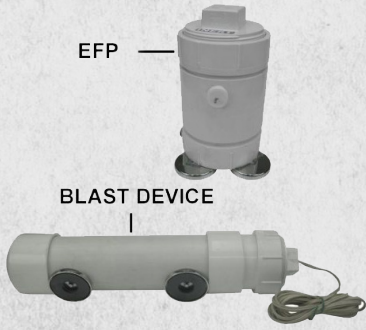

Device w/ Siren

These devices operate similarly to the real IED, except there is a siren to indicate when the IED's firing device has been triggered.

The replica electric detonator's wire can be rendered safe to disable the siren, and is easily replaced at a low cost.

ALARM FIRING DEVICE IED
With Anti Tamper Switches
ITEM#: OTA-6110

#99 PVC
ITEM#: OTA-6125

EXHAUST PIPE DEVICE 2
ITEM#: OTA-6133

LARGE METAL PIPE BOMB 2
ITEM#: OTA-6193

LARGE METAL PIPE BOMB
Timed Device
ITEM#: OTA-6191

STEEL PIPE W SEMTEX-H
With Open Ends
ITEM#: OTA-6014A

STEEL PIPE W C4
With Open Ends
ITEM#: OTA-6013

PVC PIPE W C4
ITEM#: OTA-6015

PVC PIPE W SEMTEX-H
Fragmentation Device
ITEM#: OTA-6016

EFP

BLAST DEVICE

UNDERWATER LIMPET IED
ITEM#: OTA-6030