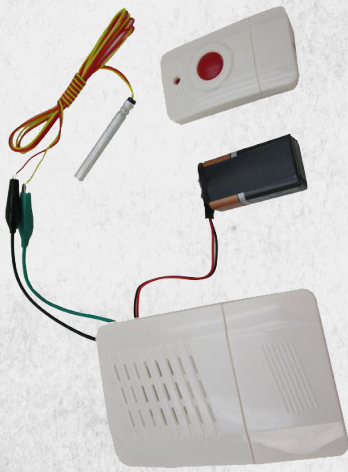

PHOTOCELL SWITCH
ITEM#: OTA-FS10

PIR MOTION SENSOR SWITCH
ITEM#: OTA-FS11

KEY FOB SWITCH
ITEM#: OTA-FS07

PMR 2-WAY RADIO
ITEM#: OTA-FS13

WIRELESS DOORBELL FIRING DEVICE
ITEM#: OTA-205

IMPROVISED MOUSE TRAP TRIPWIRE
ITEM#: OTA-FS09