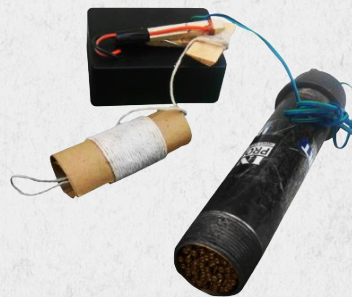

Device w/ Siren

These devices operate similarly to the real IED, except there is a siren to indicate when the IED's firing device has been triggered.

The replica electric detonator's wire can be rendered safe to disable the siren, and is easily replaced at a low cost.

THE CAPABILITIES SHOWN BELOW CAN BE INTEGRATED INTO OUR TRAINING DEVICES:

Device w/ Wireless Transmitter

These devices also operate similarly to the real IED, except a wireless signal is transmitted via a unique, replica electrical blasting cap when the IED's firing device has been triggered.

CASSETTE INCENDIARY DEVICE
ITEM#: OTA-9943

LARGE PROPANE TANK IED
ITEM#: OTA-6196

SIMULATED ANFO IED
Ammonium Nitrate - Command Detonated
ITEM#: OTA-6105

DIRECTIONAL FRAG PIPE BOMB
With Improvised Tripwire
ITEM#: OTA-6195

ALARM FIRING DEVICE IED
With Anti Tamper Switches
ITEM#: OTA-6110

#99 PVC
ITEM#: OTA-6125

EXHAUST PIPE DEVICE 2
ITEM#: OTA-6133

LARGE METAL PIPE BOMB 2
ITEM#: OTA-6193

LARGE METAL PIPE BOMB
Timed Device
ITEM#: OTA-6191